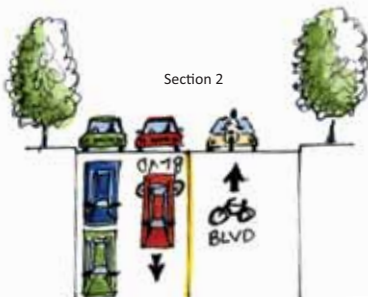

Bellevue

Intersection of Bellevue and Velasko

Boulevard Treatment
Allows Bicycles Through, Not Cars

Slobkelane.wordpress.com

Boulevard Squeeze Point
Berkeley Ca

ci.berkeley.ca.com

Collapsable Bollard

CITY OF SYRACUSE
BIKE MEASURES

Bike Boulevard

totocycle.com

- Tools:**
 Bike Boulevard
 Collapsible Bollards
 Contraflow Bike Lane

42 Foot Road = 15' 15'

Intersection of Bellevue and South Geddes

Intersection of Bellevue and Onondaga Avenue