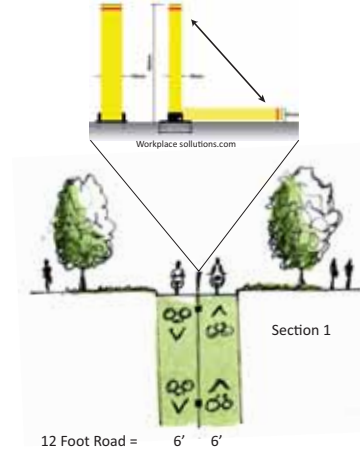

Bellevue

Intersection of Bellevue and Velasko

Boulevard Treatment
Allows Bicycles Through, Not Cars

Slobkelane.wordpress.com

Boulevard Squeeze Point
Berkeley Ca

ci.berkeley.ca.com

Collapsable Bollard

CITY OF SYRACUSE
BIKE MEASURES

Bike Boulevard

totocycle.com

- Tools:**
 Bike Boulevard
 Collapsible Bollards
 Contraflow Bike Lane

42 Foot Road = 15' 15'

Intersection of Bellevue and South Geddes

Intersection of Bellevue and Onondaga Avenue