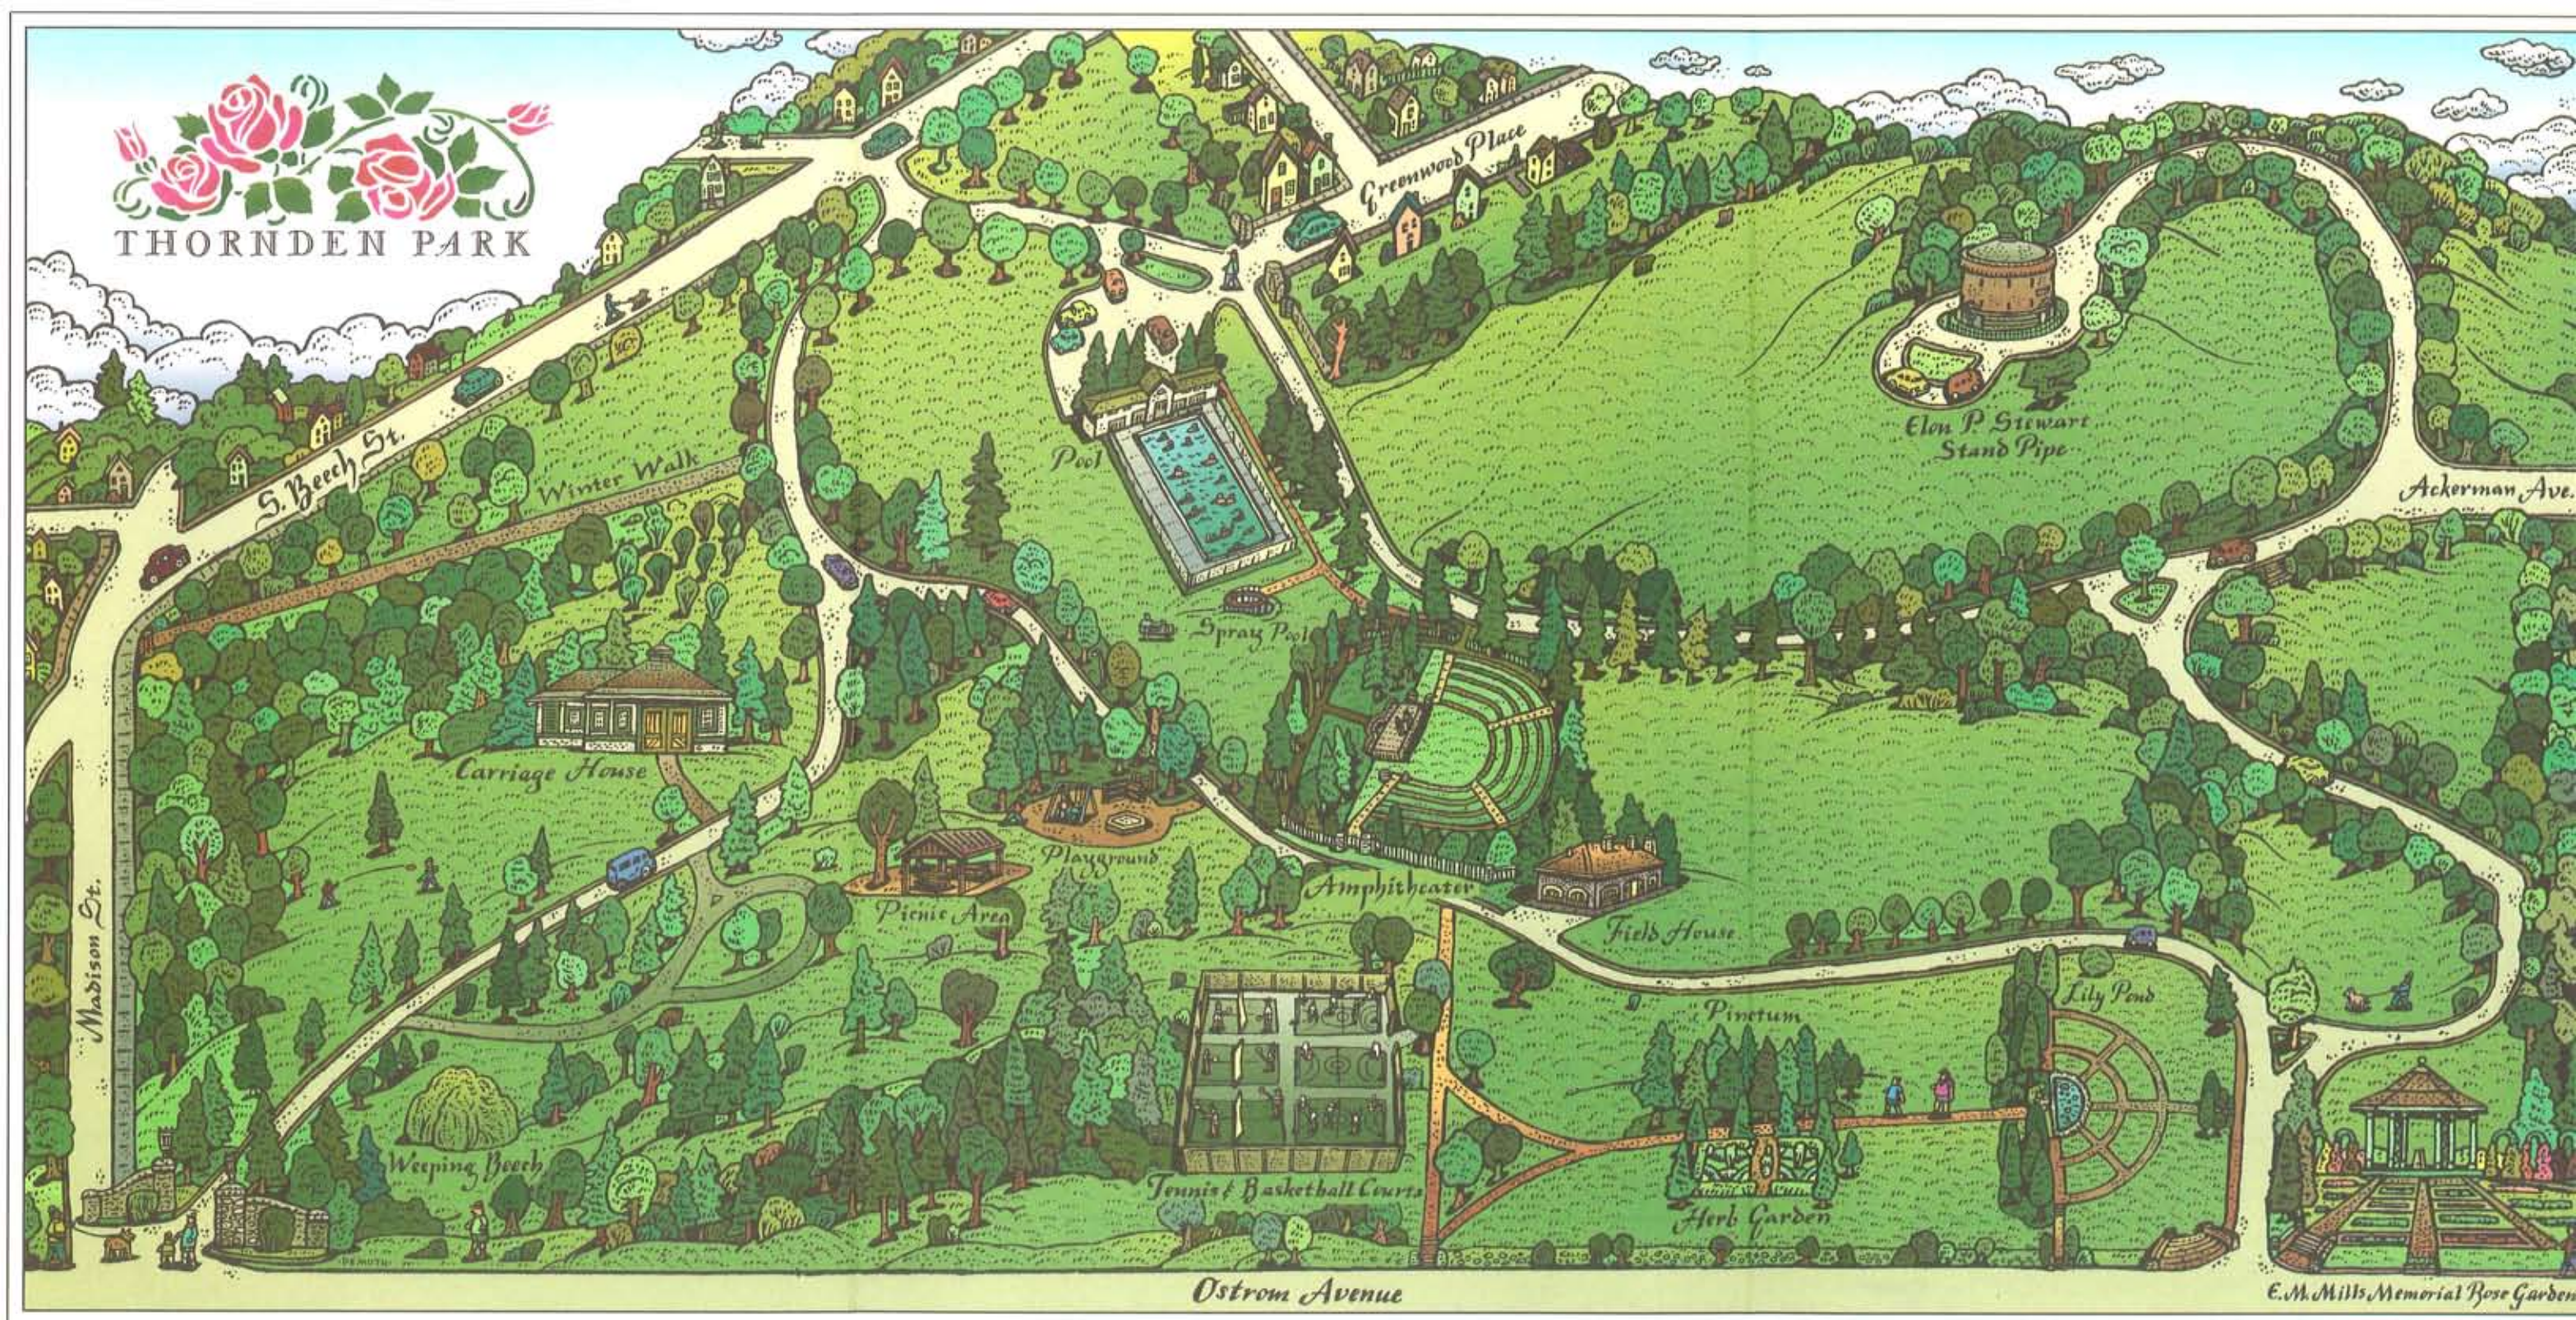

THORNDEN PARK

S. Beech St.

Winter Walk

Greenwood Place

Elon P. Stewart Stand Pipe

Ackerman Ave.

Madison St.

Carrriage House

Playground

Amphitheater

Field House

Picnic Area

Lily Pond

Weeping Beech

Tennis & Basketball Courts

Herb Garden

Ostrom Avenue

E.M. Mills Memorial Rose Garden