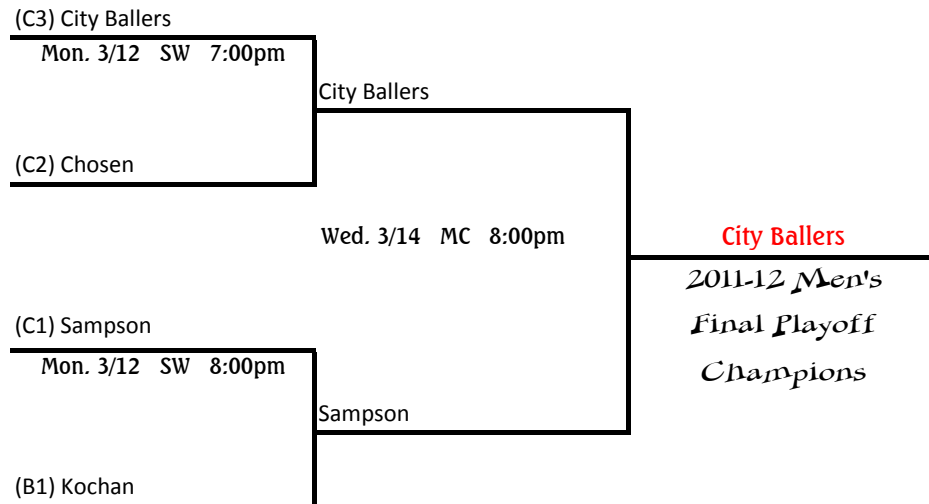

City Rec Basketball Final Playoffs

(Single-elimination)

CL = Clary Middle School (100 Amidon Dr.)

HM = Hamilton Boys & Girls Club (201 Hamilton St.)

SW = Southwest Community Center (401 South Avenue) Enter off Lincoln Ave (pool entrance)

Mc = McChesney Athletic Center (Grant Blvd. & Pond St.)

Fz = Frazer (Park Ave. Parking lot entrance on Richmond - off Geddes)